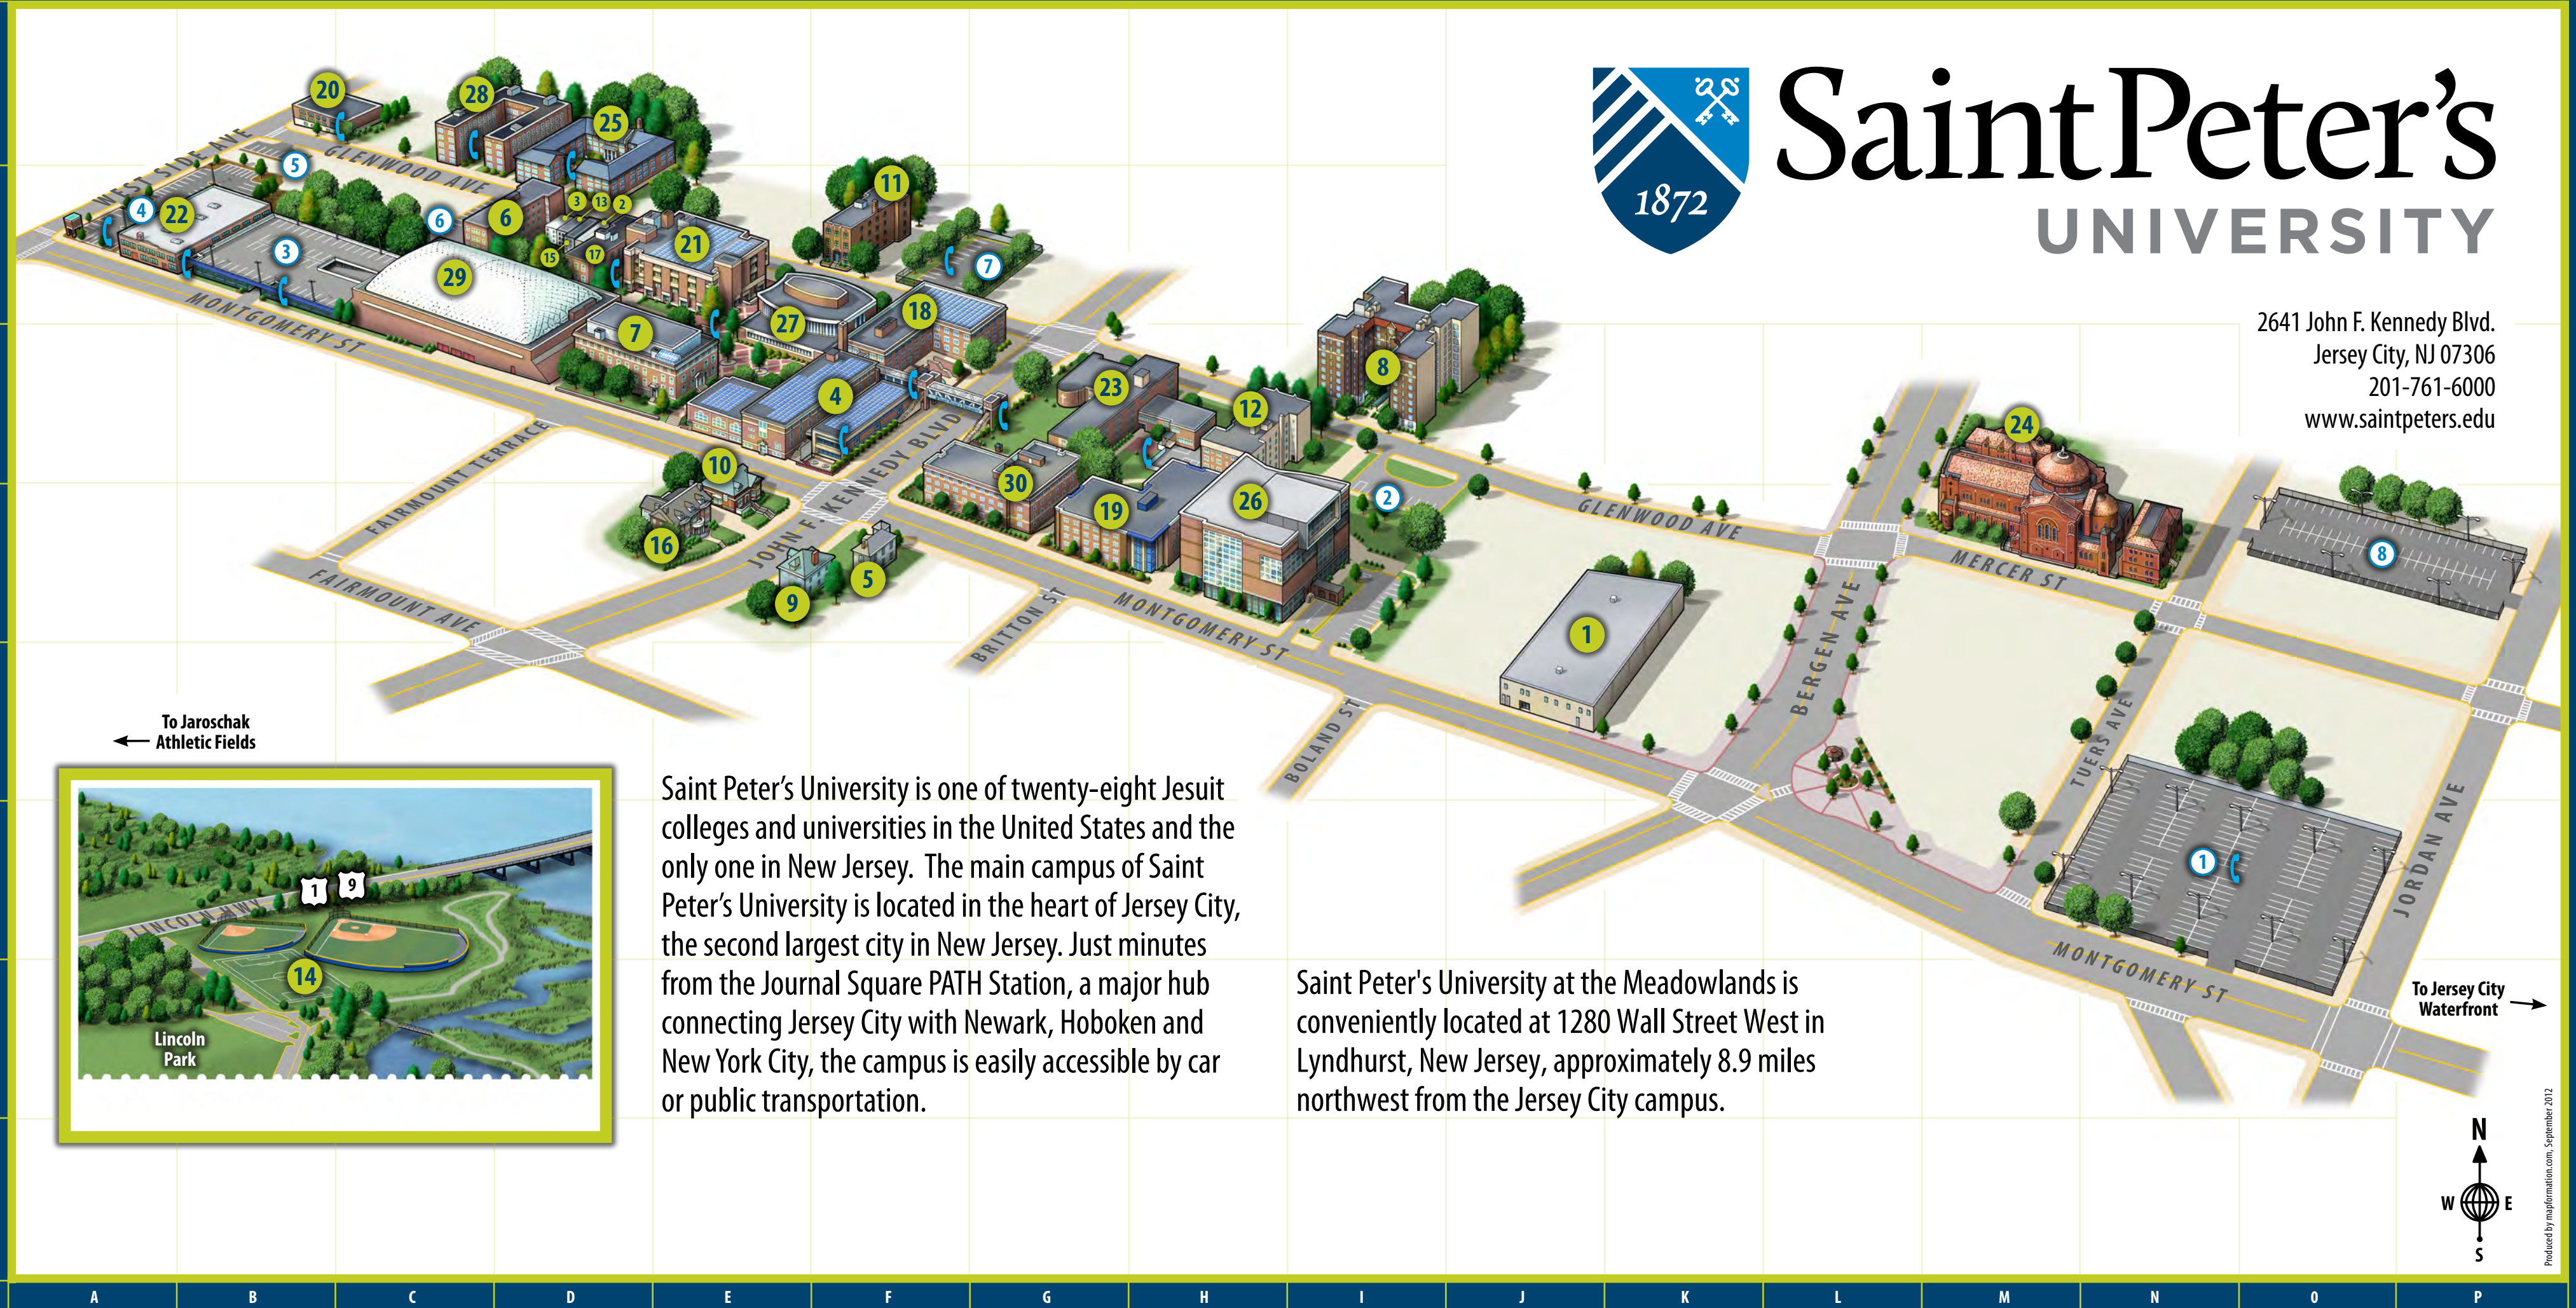

CAMPUS MAP

Saint Peter's UNIVERSITY

2641 John F. Kennedy Blvd.
Jersey City, NJ 07306
201-761-6000
www.saintpeters.edu

To Jaroschak
Athletic Fields

Saint Peter's University is one of twenty-eight Jesuit colleges and universities in the United States and the only one in New Jersey. The main campus of Saint Peter's University is located in the heart of Jersey City, the second largest city in New Jersey. Just minutes from the Journal Square PATH Station, a major hub connecting Jersey City with Newark, Hoboken and New York City, the campus is easily accessible by car or public transportation.

Saint Peter's University at the Meadowlands is conveniently located at 1280 Wall Street West in Lyndhurst, New Jersey, approximately 8.9 miles northwest from the Jersey City campus.

To Jersey City
Waterfront

CAMPUS LOCATIONS:

- 1 J5 762 Montgomery Street
- 2 D2 Campus Services & Facilities
- 3 D2 D'Alvia House
- 4 F3 Dinneen Hall ♿
- 5 F4 Dorothy Day House
- 6 D2 Durant Hall ♿
- 7 D3 Gannon Hall ♿
- 8 I3 Gothic Towers
- 9 E4 Graduate Center
- 10 E3 Guarini House
- 11 F2 Henneberry Hall

PARKING LOTS:

- 1 N6 Armory Lot
- 2 I4 The Mac Mahon Student Center Lot
- 3 B2 Recreational Lot
- 4 A2 West Side Avenue Lot
- 5 B1 Parking Lot
- 6 C2 Parking Lot
- 7 G2 Parking Lot
- 8 O4 St. Aedan's Lot